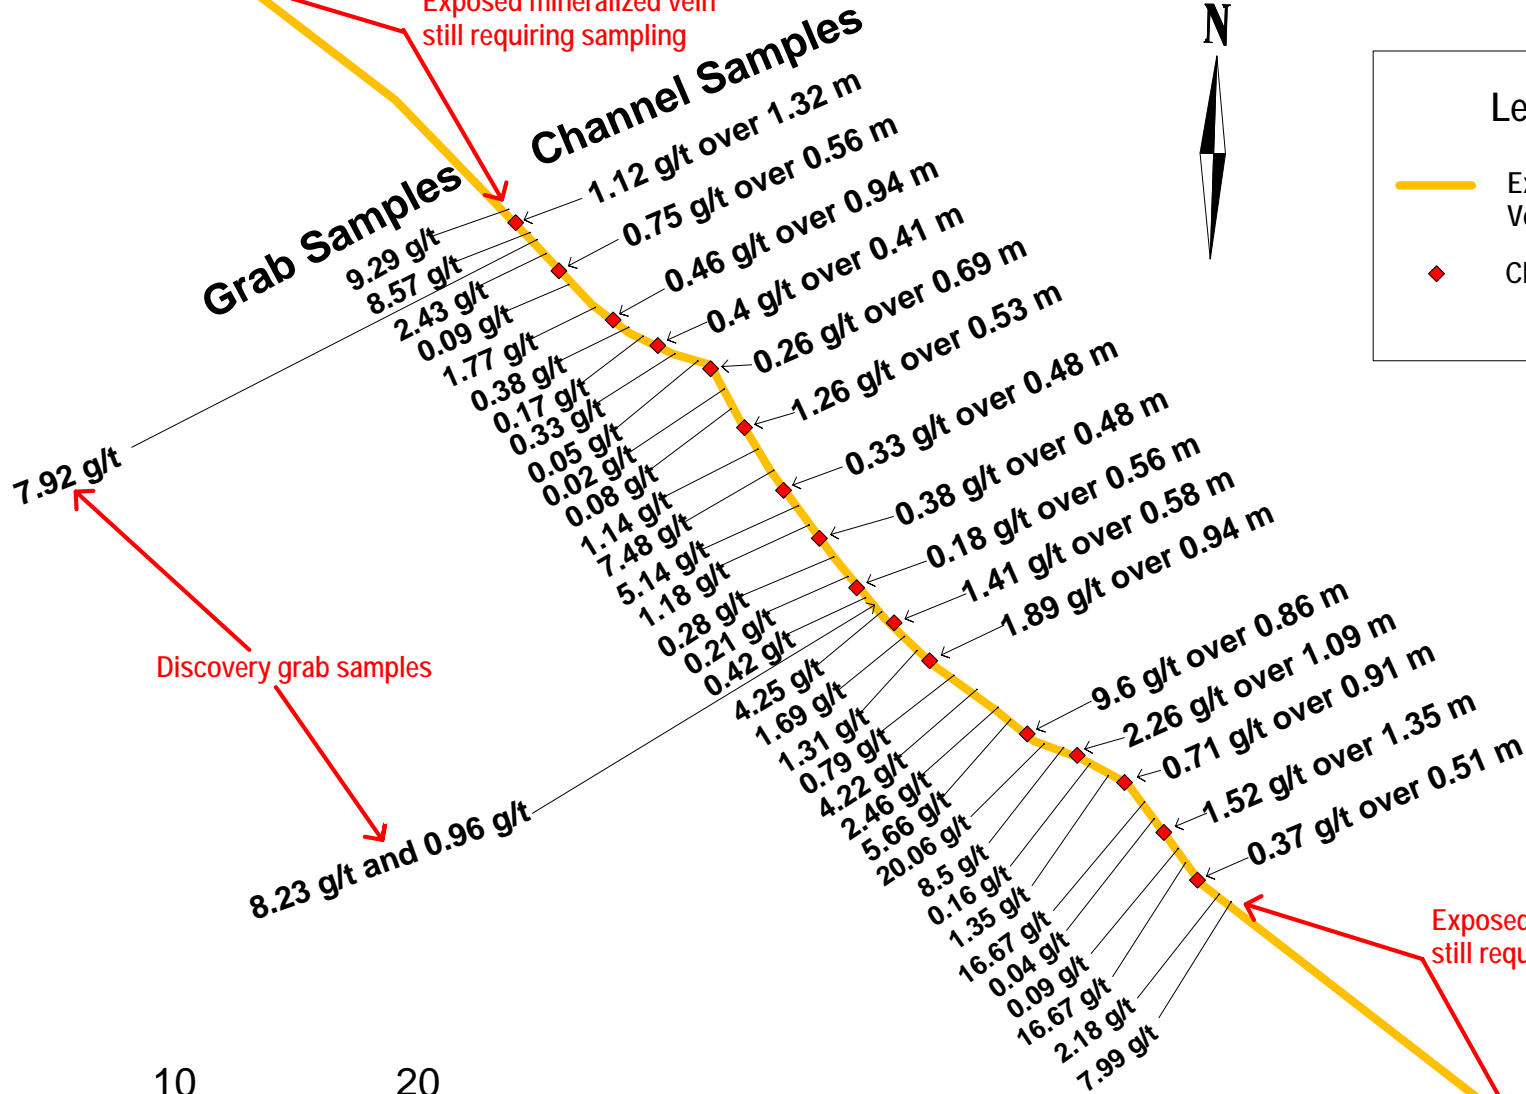

Plan View Number 2 Gold Showing Jeep Property

Detailed Surface Sampling Gold Assays

Mineralized structure open to NW

Exposed mineralized vein still requiring sampling

Legend

- Exposed Mineralized Vein
- Channel Sample

Discovery grab samples

Exposed mineralized vein still requiring sampling

Mineralized structure open to SE